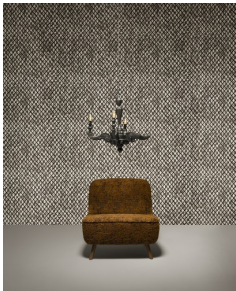

Smoke Chandelier

MAARTEN BAAS

Furniture finished with fire. The beauty and character of burned wood is now captured in a long lasting material. By creating the strange sensation of a burnt chandelier Maarten Baas interpreted his fascination for the element fire with a groundbreaking approach. Capturing the burning flames into the solidity of wood. Each Chandelier is unique due to this exceptional production process. Just like the Phoenix, the Smoke objects are reborn from their ashes, gaining new vitality and beauty in a very unusual way.

Detailing

The enchanting texture of burnt wood. Each item from the Smoke series share the unfamiliar and untamed finish that is characterized by fire.

Colours

Black